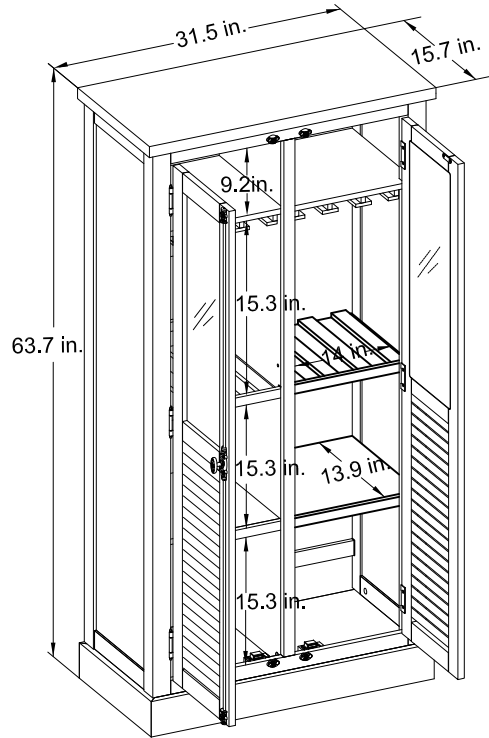

Sienna Park Beverage Cabinet

Model Number: 7476096COM
Finish: Generation Cherry

OVERALL PRODUCT SIZE(in inches)

Cabinet:31.5"(W)*15.7"(D)*63.7"(H)

MAXIMUM WEIGHT CAPACITIES